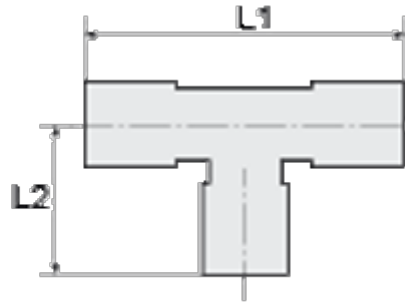

Article number: 58649008ES

Description: Stainless steel Tee 49.008,  $\text{Ø}8/\text{Ø}8/\text{Ø}8$ , - for tube

## Measures

---

L1 = 43.5

L2 = 21